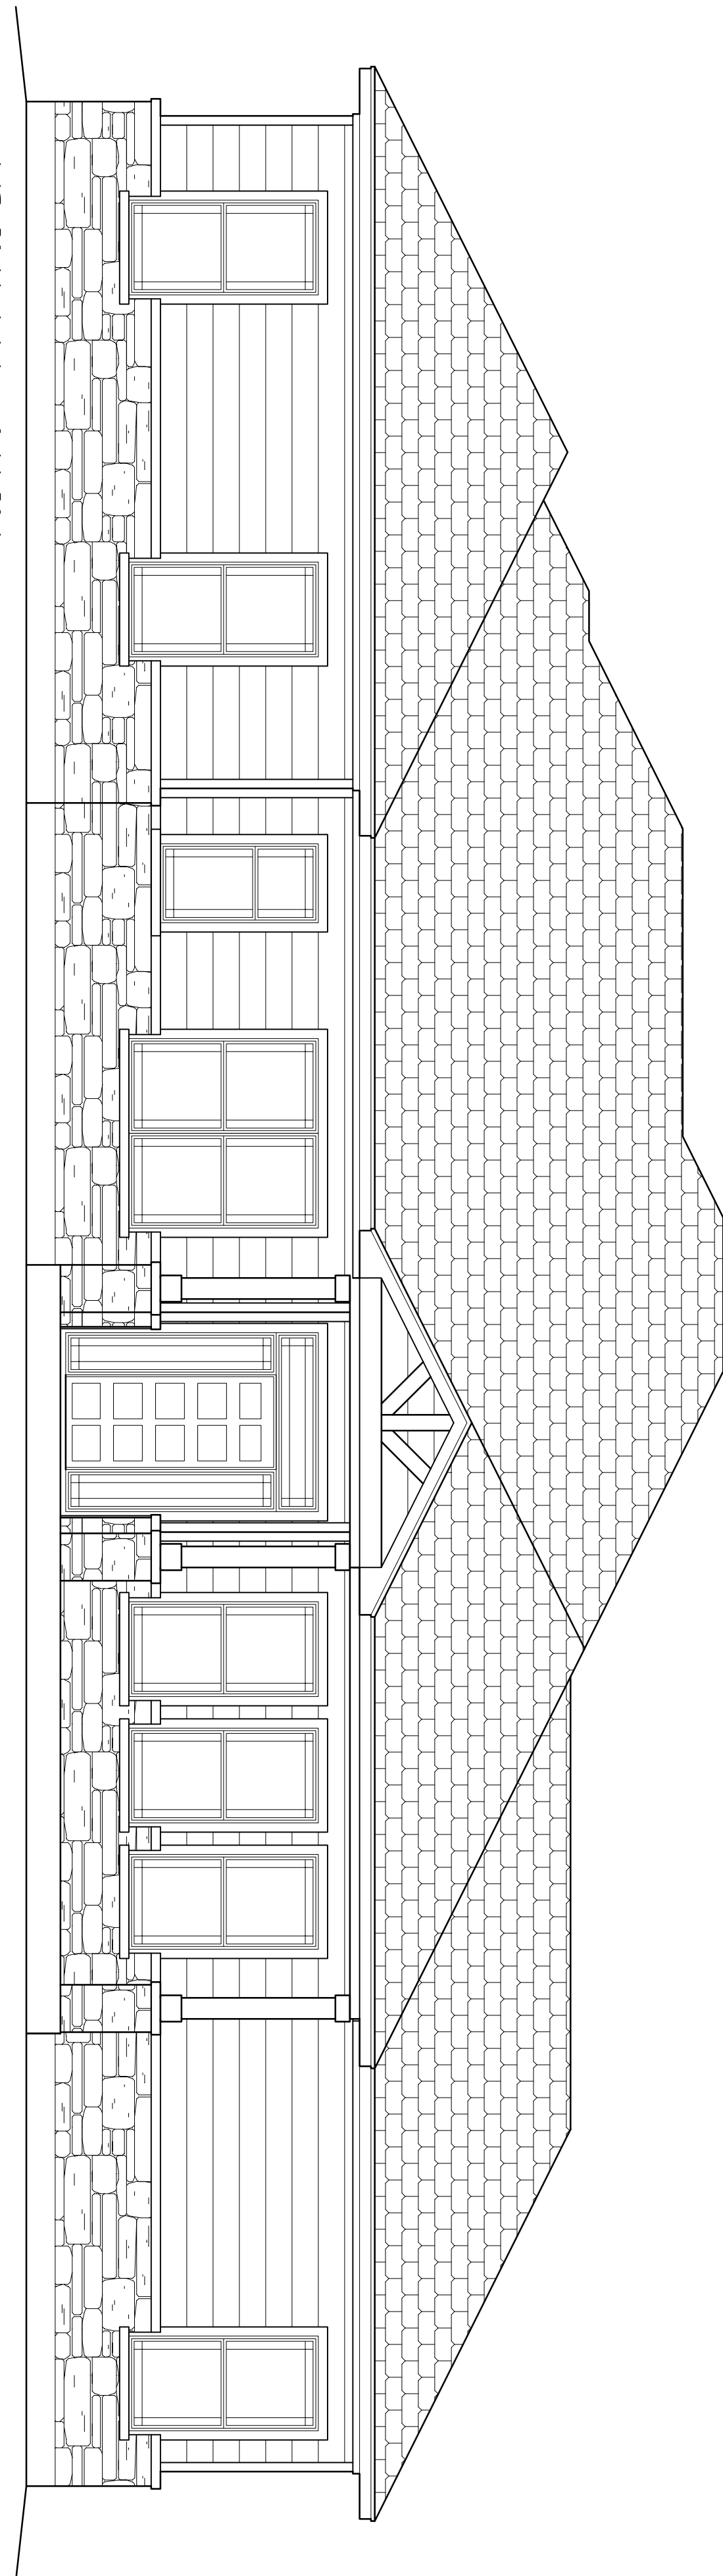

BACK ELEVATION

FRONT ELEVATION

87 Loop 150 W.
Bastrop, TX 78602
PHONE: (512) 589.3523
www.acadianhomestexas.com

ACADIAN HOMES
WE HAVE A PASSION FOR QUALITY, AFFORDABLE, ENERGY-EFFICIENT TEXAS CUSTOM HOMES

THE SANTA FE

1994 sq. ft.

PROJECT NO: 214
DRAWN BY: RP
DATE: 01/5/2014

896 SAINT DELIGHT RD., PAIGE, TX 78659
PHONE: (512) 507-4027 WWW.PD-D.COM