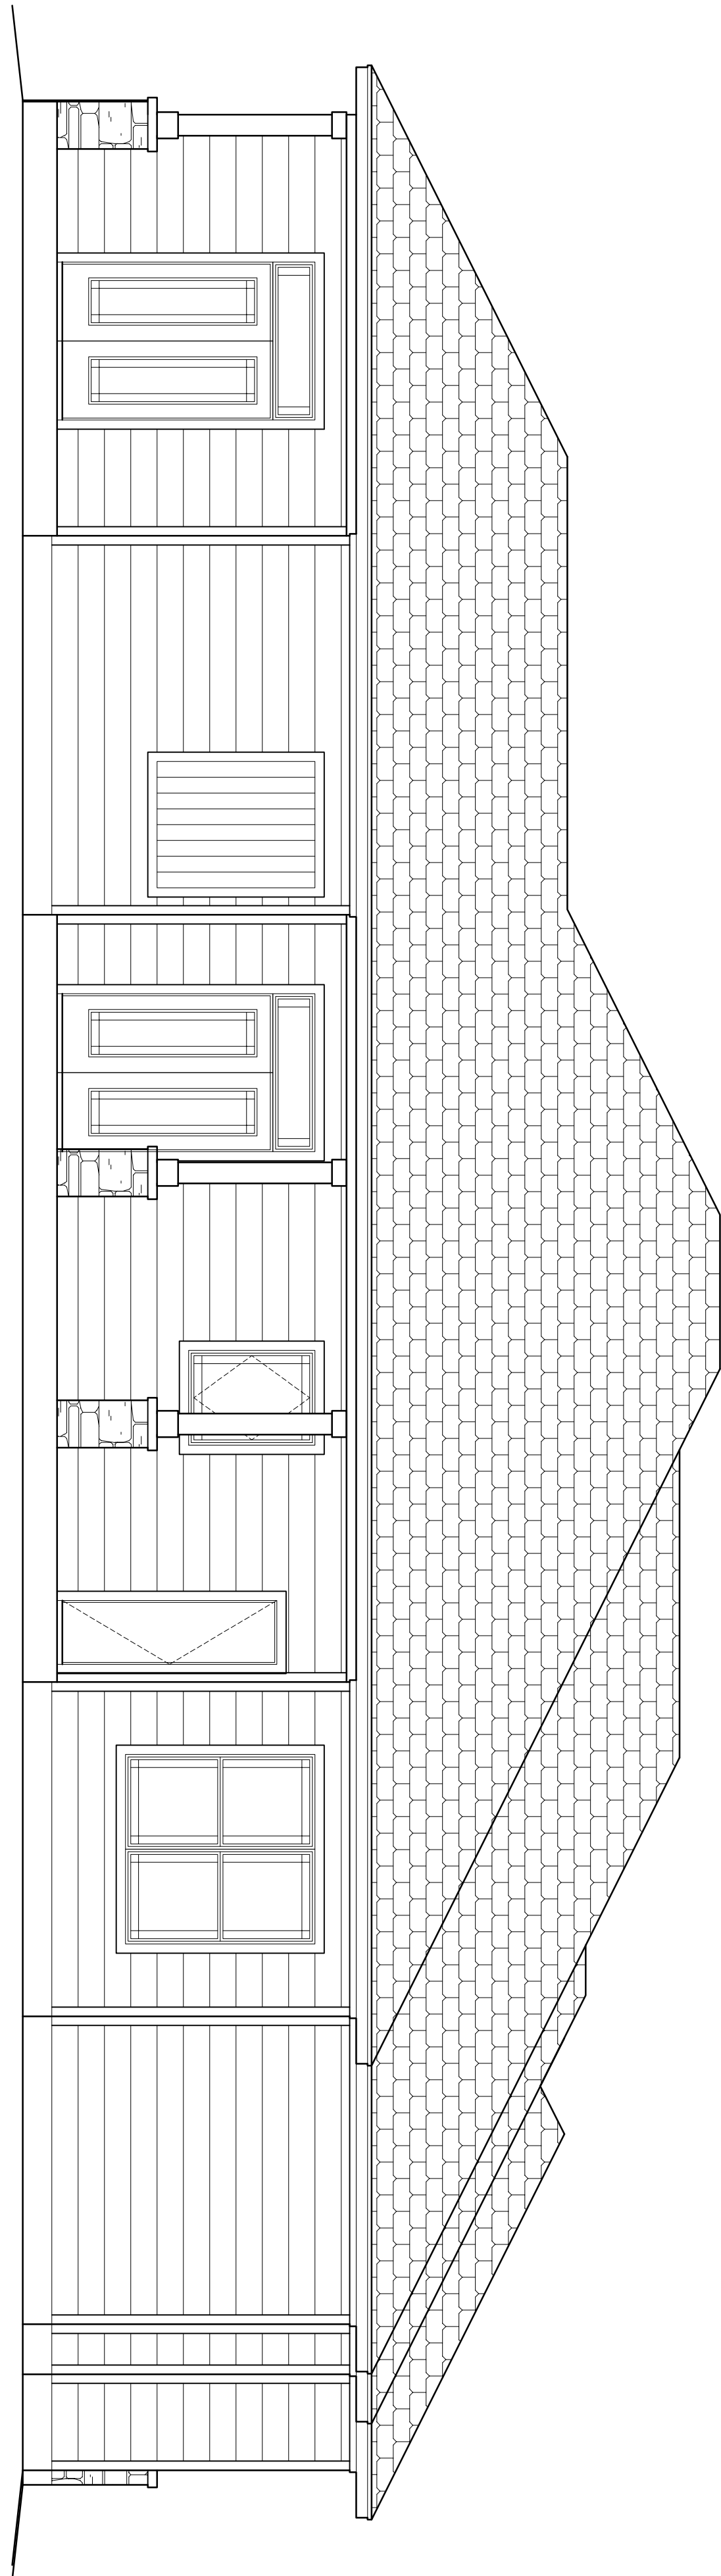

BACK ELEVATION

FRONT ELEVATION

87 Loop 150 W.
Bastrop, TX 78602
PHONE: (512) 589.3523
www.acadianhomestexas.com

ACADIAN HOMES
WE HAVE A PASSION FOR QUALITY, AFFORDABLE, ENERGY-EFFICIENT TEXAS CUSTOM HOMES

THE SANTA FE

1994 sq. ft.

PROJECT NO: 214
DRAWN BY: RP
DATE: 01/5/2014

896 SAINT DELIGHT RD., PAIGE, TX 78659
PHONE: (512) 507-4027 WWW.PD-D.COM